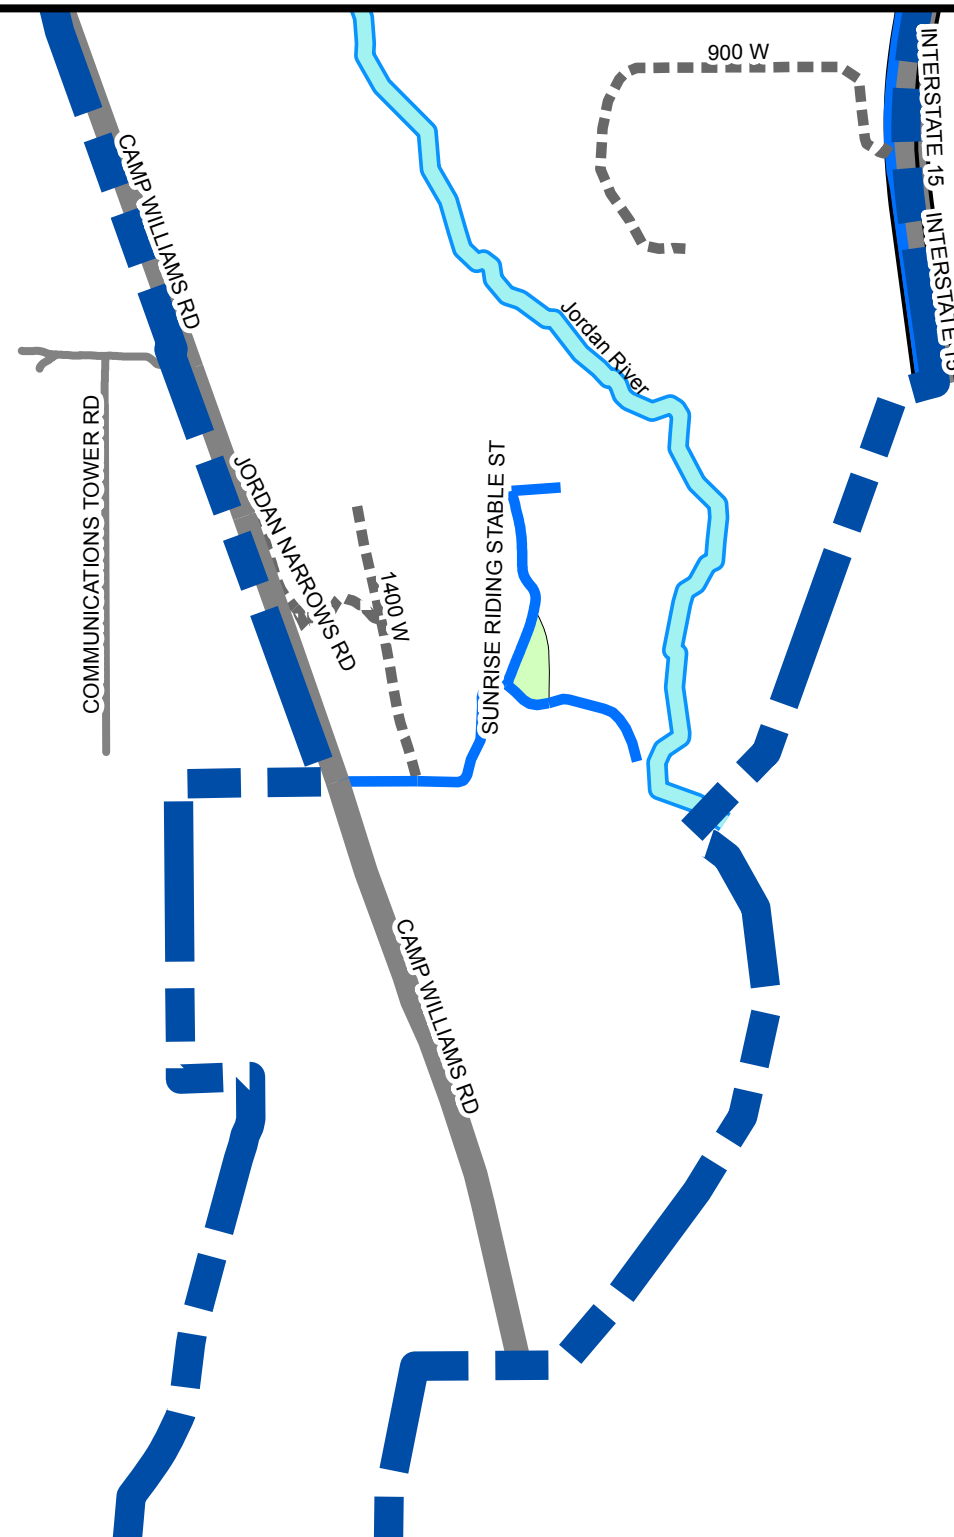

City of Bluffdale - Class B & C Roads Map - 2015

Road Miles

Paved	54.49
Gravel	0.72
Other (Dirt)	0
TOTAL MILES	55.21

Legend

- Class B or C; paved
- Class B or C; gravel
- Class B or C; other (graded or better)
- Private Drive
- Other Public Roads
- Bluffdale City Boundary

Legend

- Class B or C; paved
- Class B or C; gravel
- Class B or C; other (graded or better)
- Private Drive
- Other Public Roads
- Bluffdale City Boundary