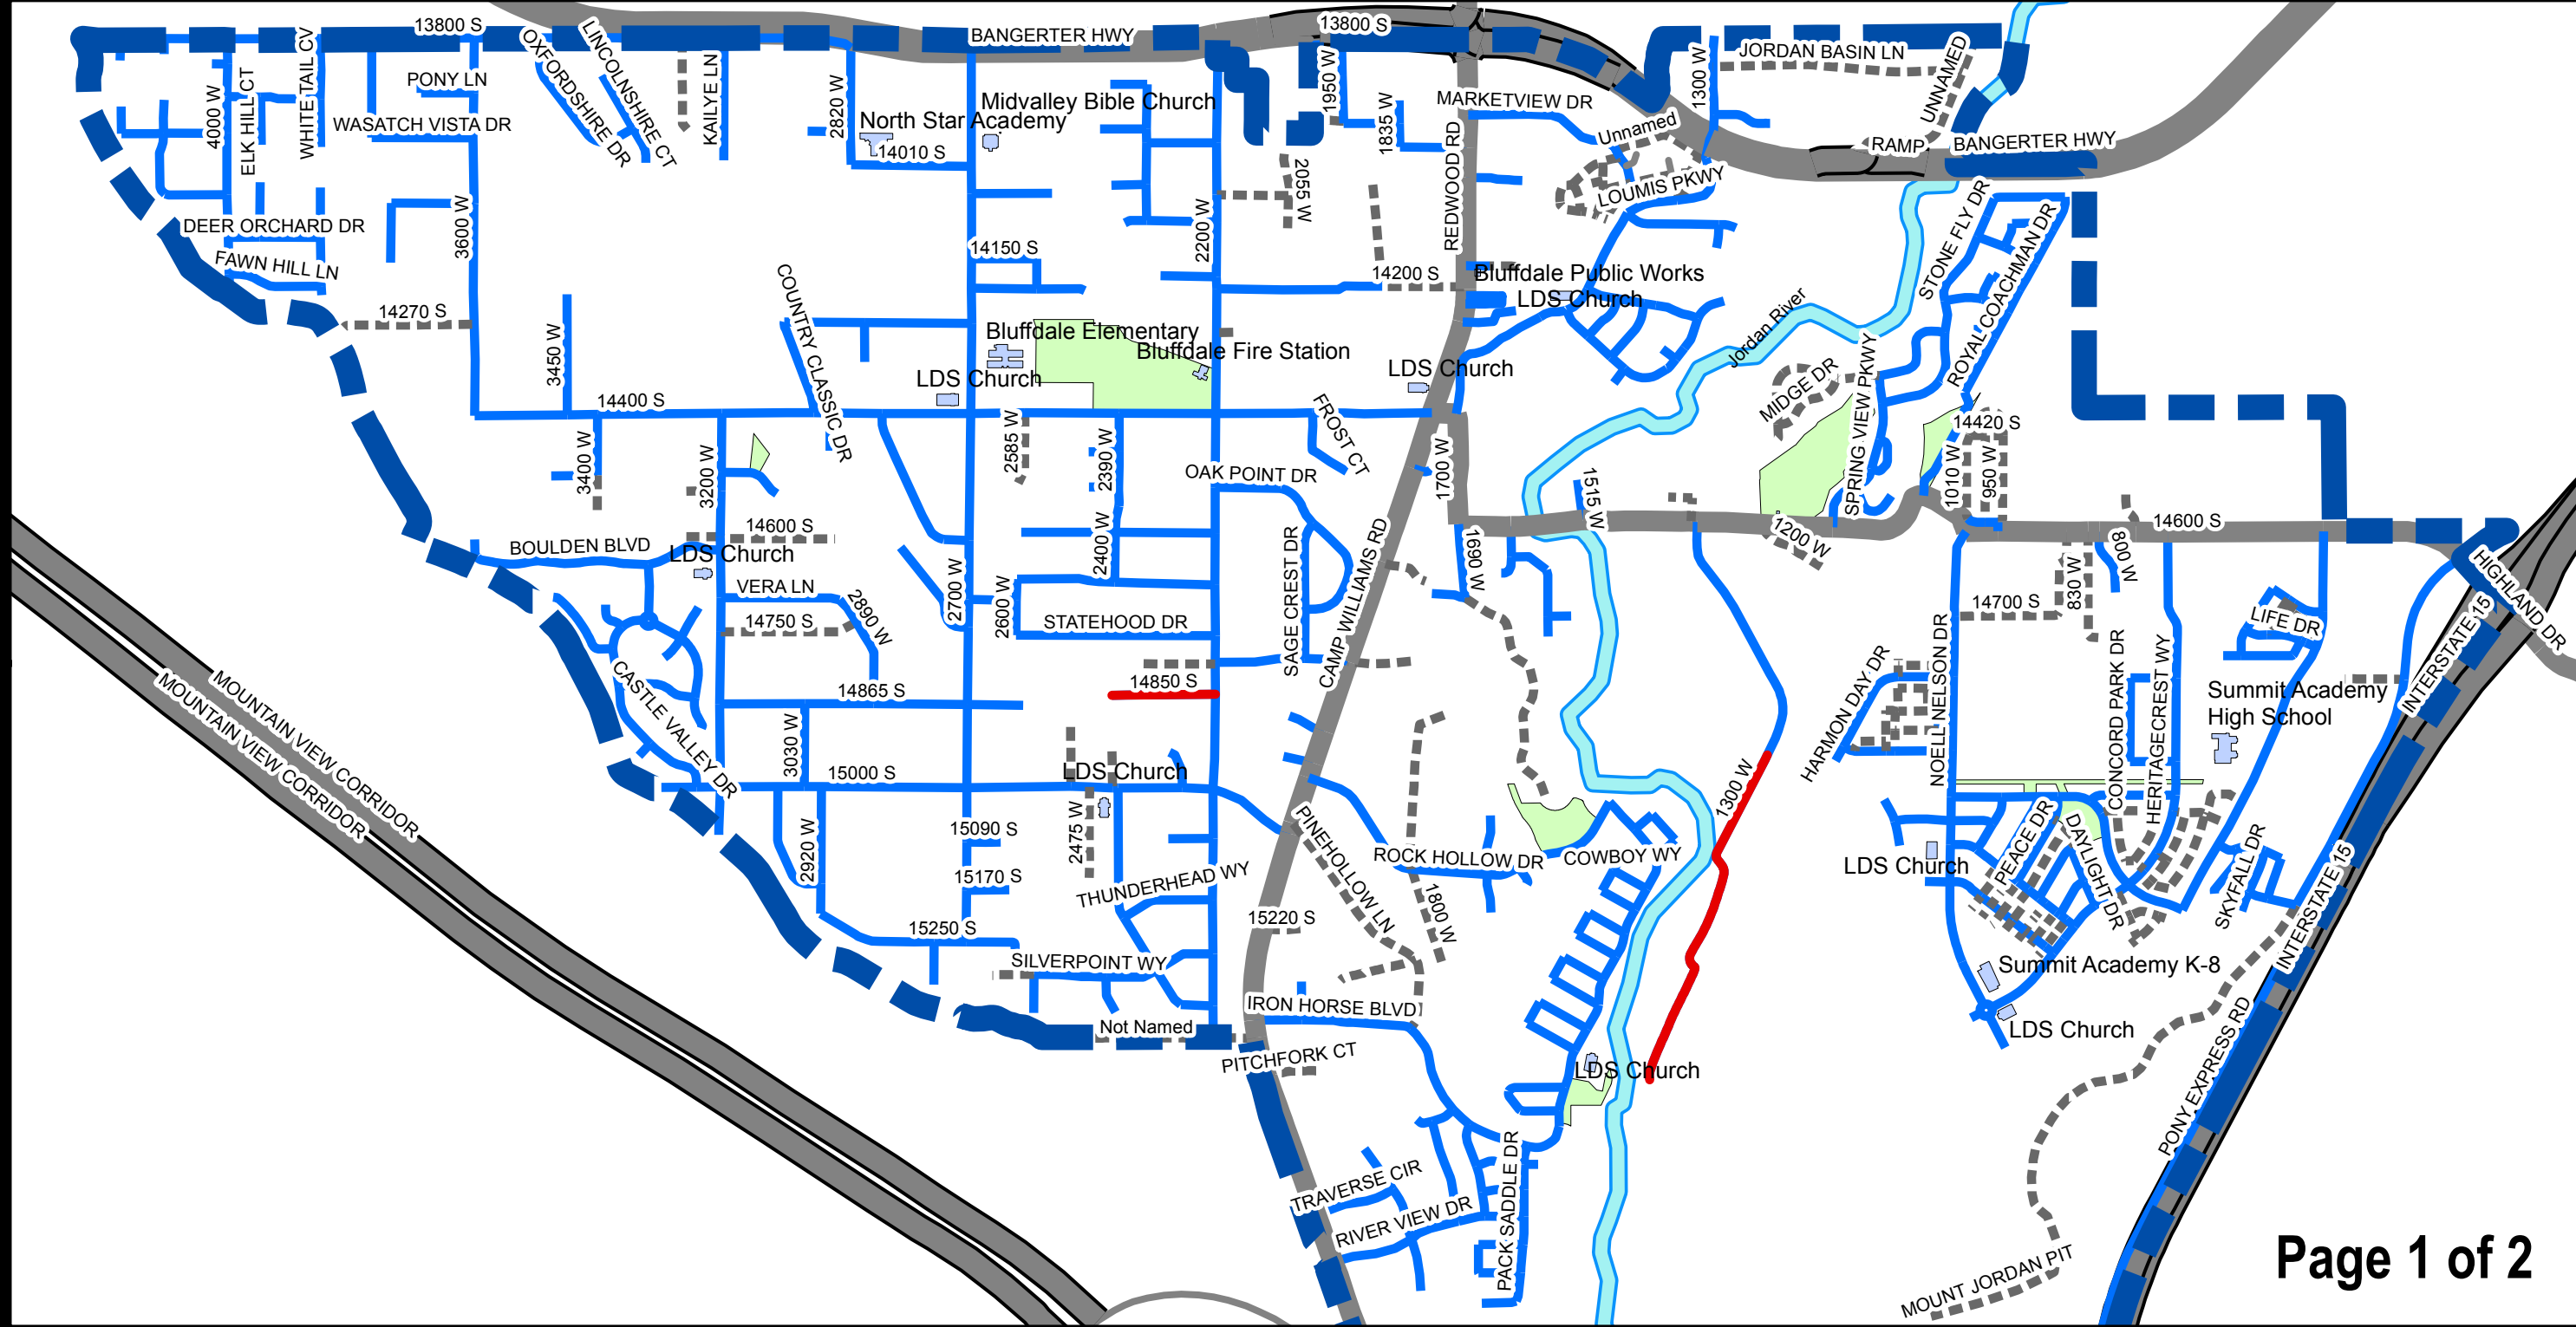

City of Bluffdale - Class B & C Roads Map - 2015

Road Miles

Paved	54.49
Gravel	0.72
Other (Dirt)	0
TOTAL MILES	55.21

Legend

- Class B or C; paved
- Class B or C; gravel
- Class B or C; other (graded or better)
- Private Drive
- Other Public Roads
- Bluffdale City Boundary

Legend

- Class B or C; paved
- Class B or C; gravel
- Class B or C; other (graded or better)
- Private Drive
- Other Public Roads
- Bluffdale City Boundary